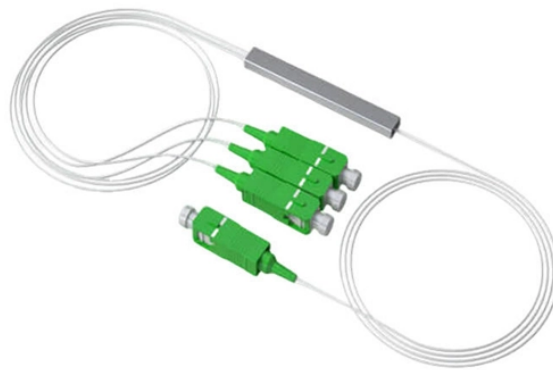

## Switch Module PoE

### Overview

A Power over Ethernet switch is a network switch that has PoE functionality integrated. Learn about different variations, limitations and benefits of PoE switches.

## Switch Module PoE

A PoE switch provides power and network connectivity over Ethernet cables to access points, security cameras, and other Internet of Things devices (IoT).

Power over Ethernet switches are a game-changer for both businesses and home networks, offering seamless connectivity and power delivery through a single cable. By streamlining network setups, ...

Designed for core, edge, and access roles, these switches deliver both power and data over a single Ethernet cable, reducing installation complexity and costs.

Our Power over Ethernet (PoE) ICs offer high interoperability, reliability, convenience and complete system solutions to those wanting to easily deliver power through Ethernet cables.