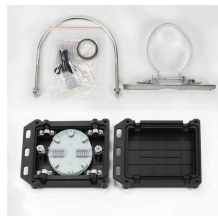

Our unique cable and connectivity expertise is central to the design of this feature-rich Rack & Cabinet system, which offers ease of installation, easy MACs and high levels of scalability. There are data ...