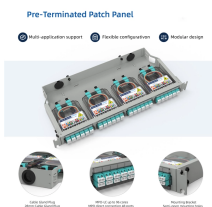

Supplier of wire mesh cable trays and wire basket trays in stainless steel for production facilities and the whole industry.