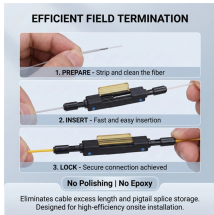

Since 2017 ebs Energie AG, ebs Erdgas + Biogas AG and ebs TeleNet AG have been operating under a common umbrella brand. All three companies have significantly shaped the region Schwyz over the ...