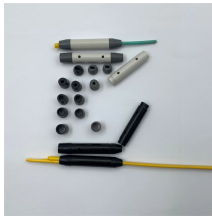

8, 11, 12, 14, 16,18 Way CNC Steel Body Distribution Box features a durable, surface-mount design for secure electrical distribution

SDB-Outdoor SDB 03L PC SDB 05L PC SDB 09L PC SDB 12L PC

Portable grey electric cases/sub-centrals for different purposes, such as distribution with different numbers of sockets, with power meters, for containers, for control of lighting, for hardening of ...

Pole mounted ABC distribution boxes are 200A rated and can supply up to 9 service cables balanced over three phases. A high grade engineering thermoplastic has been selected to cope with the harsh ...