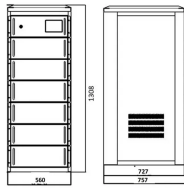

In fact, many parts can be replaced or adjusted on a single box. E-Abel's distribution box design enables electrical and electronic controls, instruments, and components in areas, without extra cost of ...