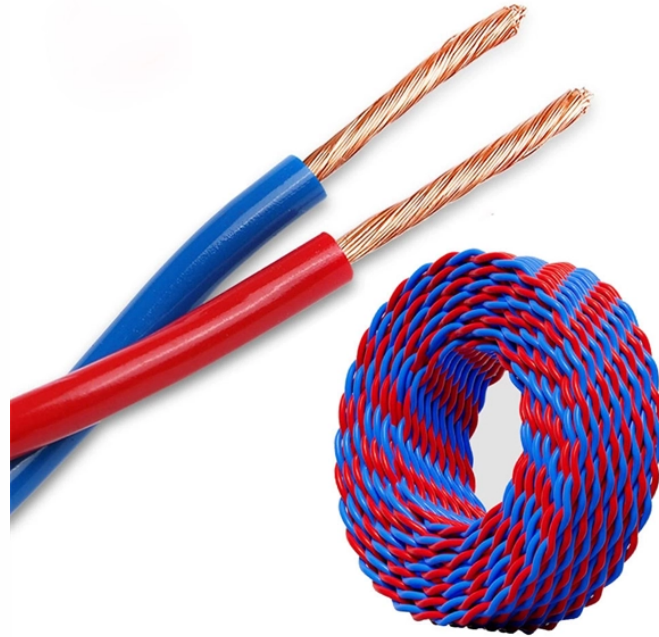

## Swedish Mesh Cable Tray Company

Cablofil® Products Cablofil is the global gold standard for total cable management. Explore the one-stop shop for innovative, fast, and dependable cable management systems including wire mesh tray, ...