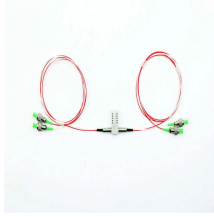

Sweden KVM Fiber Optic Receiver Project

Matrox Extio 3 works as either a point-to-point (fiber optic or copper), or networked KVM extension and switching solution, leveraging standard Gigabit network infrastructure to securely route KVM signals.