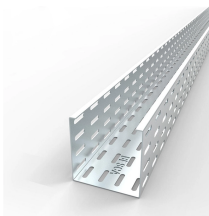

Suspended Vertical Cable Tray Support

Suspended Vertical Cable Tray Support

Lightweight, corrosion-resistant connector for I-BEAM cable tray support.

This guide covers cable ladder systems, cable tray systems, channel support systems and associated supports intended for the support and accommodation of cables and possibly other electrical ...

Choose from our selection of cable tray supports in a wide range of styles and sizes. Same and Next Day Delivery.

These special heavy duty tray hold down cable tray clamps and expansion guides are ideal for fastening tray to C-Channels and beams, such as those found on bridges.

The acclaimed Griplock® Cable Suspension System lets you adjust the height of each suspension point in seconds without tools, cutting hours out of normal ...

PHP's cable tray support system is engineered to sustain various sizes of cable runs on your rooftop. PHP is the leader in cable tray support systems.

Hubbell's NEXTFRAME® Ladder Tray is the effective and widely used cable runway that supports and delivers bundles of cable between cabinets, racks, and closets, along walls, and suspended from ...

The acclaimed Griplock® Cable Suspension System lets you adjust the height of each suspension point in seconds without tools, cutting hours out of normal installation times.