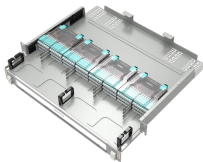

ABC FIBER is a Surinamese company that specializes in the deployment of optical fiber connections. The company is originated in late July 2014.