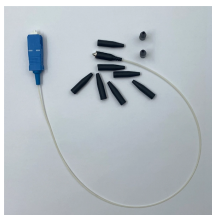

UCC focuses on the design, construction and maintenance of infrastructure related to ICT networks (fiber / copper), cable television, telecommunications systems, electricity and drinking water.