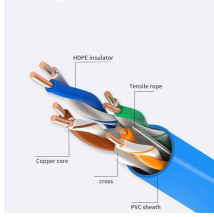

Suriname FRP trough-type cable tray wholesale

Suriname FRP trough-type cable tray wholesale

Unlike traditional steel trays, FRP cable trays do not rust or corrode, require no grounding, and have excellent fire and UV resistance for long, maintenance-free service.

Trough type cable tray: a fully enclosed cable tray suitable for laying control cables of computer cables, communication cables, thermocouple cables, and other high-sensitivity systems. It has good ...

Durable and lightweight fiberglass reinforced plastic cable trays offer efficient cable management solutions for industrial and commercial applications. Perfect for optimizing space and enhancing safety.

Stock up on cable trays. Find the trough type frp cable trays you need to craft customized cable management systems at work or home from Alibaba .

The FRP trough cable tray adopts a fully enclosed structure, consisting of three parts: trough bottom, trough side and cover plate, forming a complete protection space.