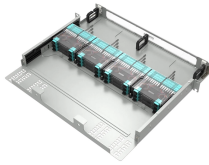

Suriname Data Center Rack Manufacturing

Historical Data and Forecast of Suriname Data Centre Rack Market Revenues & Volume By Manufacturing for the Period 2021- 2031 Historical Data and Forecast of Suriname Data Centre Rack ...