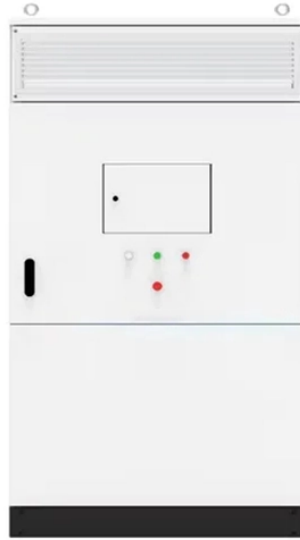

Surface-mounted distribution box in Suning

Surface-mounted distribution box in Suning

Product description: HAG Surface Mount Distribution Box INQUIRY Technical Data Description Standard: IEC60439-3 Electric value: up to 63A, 240/415V, AC 50/60Hz Way No.: 1, 2, 4, 6, 8, 12, 18 ...

The surface-mounted distribution boxes of the DISBOX-DA series are produced in 6 different sizes. For the three smaller sizes (2-5 modules), the mounting rails are already integrated in the housing.

The wide range products under our manufacturing covers DC Circuit Breaker, Surge Protector Device, DC MCCB, Fuse, Isolator switch, PV Combiner box, Solar Cable, MC4 Connector, Distribution Box ...

Famatel USA surface Mount Distribution Boards offer pre-drilled entries for easy installation; wide space for the cabling; an optional metal lock, ergonomic opening and closing ...

Products By Category Electrical & Wiring Wiring Devices Enclosures Junction Boxes Surface Mounted Distributor

The offer includes system columns (for power distribution, home automation and multimedia), switchboards, distribution boards, boxes for wiring devices and junction boxes with integrated DIN rail.

Extra discount: 5,00 % EDFK-18/1 Distribution box, surface mount, smoke door, N/PE rail 1×18 modul, IP40, (H×W×D=220×364×96mm) Net 24.53947 EUR 23.31250 EUR Gross 31.16513 EUR 29.60687 ...