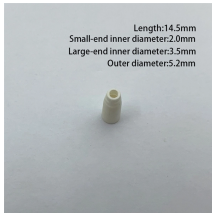

Bus-bar supports are used to fix or hang bus-bars on insulators at the substation, including rectangular channel, tube bus and cable supports in accordance with bus type.