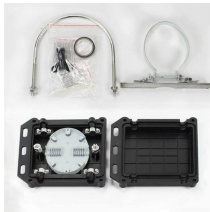

Commscope | sku: TYC20177 Commscope FOSC-ACC-A/B-TRAY-12-RBN Ribbon Splice Tray MSRP: $40.50 Now: $37.37 Add to Cart