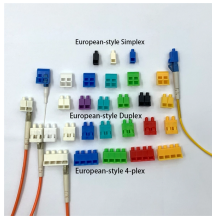

Fiberlink provides fiber optic splice box products for FTTH solution, including fiber terminal box, fiber splice enclosure, optical distribution box.