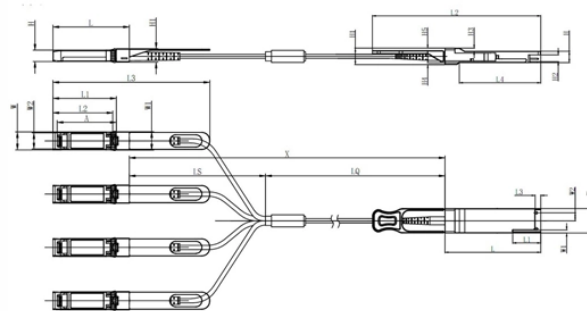

Supply of electrical distribution boxes in the Netherlands

Unit mm

| QSFP28 | L | L1 | L2 | L3 | L4 | W | W1 | W2 | H | H1 | H2 | H3 | H4 | H5 | H6 |
|--------|------|------|-----|------|------|-------|-----|-----|-----|------|------|-----|-----|-----|------|
| Max | 72.2 | - | 128 | 4.35 | 61.4 | 18.45 | - | 6.2 | 8.6 | 12.4 | 5.35 | 2.5 | 1.6 | 2.0 | - |
| Type | 72.0 | - | - | 4.20 | 61.2 | 18.35 | - | - | 8.5 | 12.2 | 5.2 | 2.3 | 1.5 | 1.8 | 6.55 |
| Min | 68.8 | 16.5 | 124 | 4.05 | 61.0 | 18.25 | 2.2 | 5.8 | 8.4 | 12.0 | 5.05 | 2.1 | 1.3 | 1.6 | - |

| SFP28 | L | L1 | L2 | L3 | W | W1 | W2 | H | H1 | A |
|-------|------|------|-------|-------|-------|------|------|-----|------|-------|
| Max | 57.6 | 47.7 | 44.55 | 119.9 | 13.8 | 14.0 | 12.3 | 8.7 | 10.3 | 45.25 |
| Type | 57.4 | 47.5 | 44.35 | 117.9 | 13.55 | 13.8 | 12.1 | 8.5 | 10.1 | 45 |
| Min | 57.2 | 47.3 | 44.15 | 115.9 | 13.3 | 13.6 | 11.9 | 8.4 | 9.9 | 44.65 |