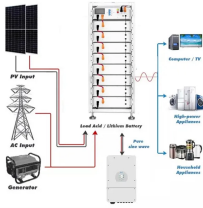

Super Terminal Box

Super Terminal Box

With 50 percent more harness ports, alleviates the need for multiple boxes, while allowing for the addition of more harness systems and increased lighting needs. Clear lid offers easy viewing of ...

Looking for Junction Box Super 50 50600? Purchase it from Imperial Supplies along with 1.5 million other products.

Kit includes 50601 junction box, 50832 junction box cap, and 50602 hardware, terminal block. With 50% more harness ports, alleviates the need for multiple boxes, while allowing for the addition of more ...