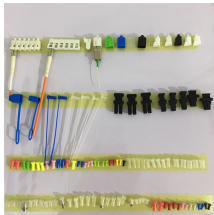

Neat Companies is the proud parent of Neat Distributing, Neat Service Center, Neat Steel, N-Line Logistics, and NuFlo. These individual companies each serve their ...