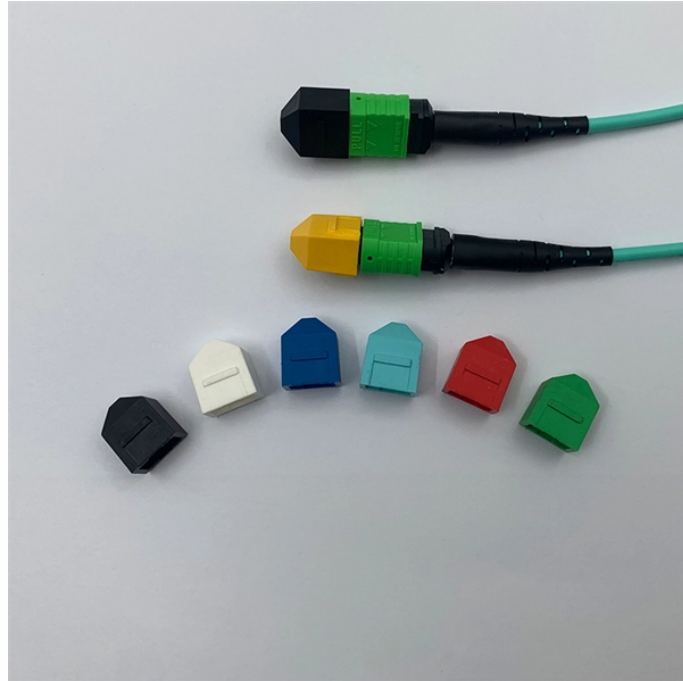

Sudan Integrated Container Rack IP65

Sudan Integrated Container Rack IP65

Elsewedy Electric has signed a contract with South Sudan's Ministry of Energy and Dams to construct hybrid solar and storage system valued at approximately \$45 million.

Browse our latest IP65 Enclosures offers. Free Next Day Delivery.

The AN-HYI series parallel hybrid solar inverter is a high-performance, IP65-rated 6kW single-phase solar inverter designed for reliable solar energy storage and intelligent power management.