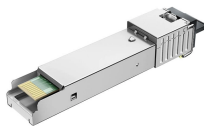

This project is located in Sudan and addresses the local issue of insufficient grid power supply by adopting an integrated "photovoltaic + energy storage" solution, providing stable and clean ...