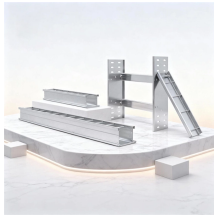

Sudan Integrated Container Rack IP65

Sudan Integrated Container Rack IP65

Elsewedy Electric has signed a contract with South Sudan's Ministry of Energy and Dams to construct hybrid solar and storage system valued at approximately \$45 million.

Power your server infrastructure with confidence using our high performance server rack batteries. Engineered with reliability and efficiency in mind, these batteries provide uninterrupted ...

The Kvosted project combines an existing utility-scale solar park with large-scale battery storage to create a fully integrated hybrid asset. The battery system has been operational since December 2025.