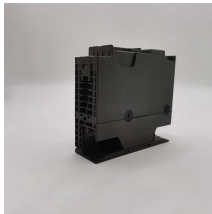

Steel support for cable trays

Steel support for cable trays

These special heavy duty tray hold down cable tray clamps and expansion guides are ideal for fastening tray to C-Channels and beams, such as those found on bridges.

Choose from our selection of cable tray supports in a wide range of styles and sizes. Same and Next Day Delivery.

There are a large number of cable tray fittings that are made compatible with each type of tray. These fittings help in maintaining support of the cable tray system. Shop Graybar's collection of cable tray ...

Wire Mesh Cable Tray, 60" x 8" x 2", 4", or 18" | Zinc Plated Steel Cable Management Rack, Adjustable Cable Basket for Network, AV, Fiber Optic, Garage & Office Use (2Pcs)

Simple, one-piece steel support tray for e-chain's lower run customized to your required width, height and color. We supply e-chain together with the correct support tray system ready to install for your ...

Refers to the approximate height of a cable tray used for specifying. Selecting a specific height will show cable trays with that height, as well as cable tray accessories compatible with that height.