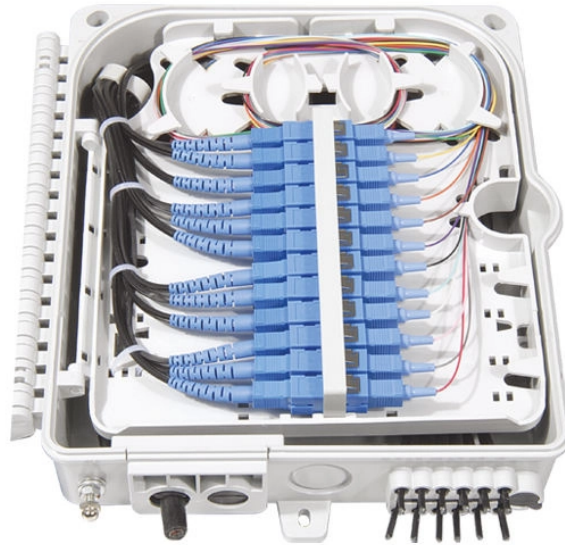

Steel support for cable trays

Steel support for cable trays

These special heavy duty tray hold down cable tray clamps and expansion guides are ideal for fastening tray to C-Channels and beams, such as those found on bridges.

Choose from our selection of cable tray supports in a wide range of styles and sizes. Same and Next Day Delivery.

There are a large number of cable tray fittings that are made compatible with each type of tray. These fittings help in maintaining support of the cable tray system. Shop Graybar's collection of cable tray ...

Wire Mesh Cable Tray, 60" x 8" x 2", 4", or 18" | Zinc Plated Steel Cable Management Rack, Adjustable Cable Basket for Network, AV, Fiber Optic, Garage & Office Use (2Pcs)

Simple, one-piece steel support tray for e-chain's lower run customized to your required width, height and color. We supply e-chain together with the correct support tray system ready to install for your ...

Refers to the approximate height of a cable tray used for specifying. Selecting a specific height will show cable trays with that height, as well as cable tray accessories compatible with that height.