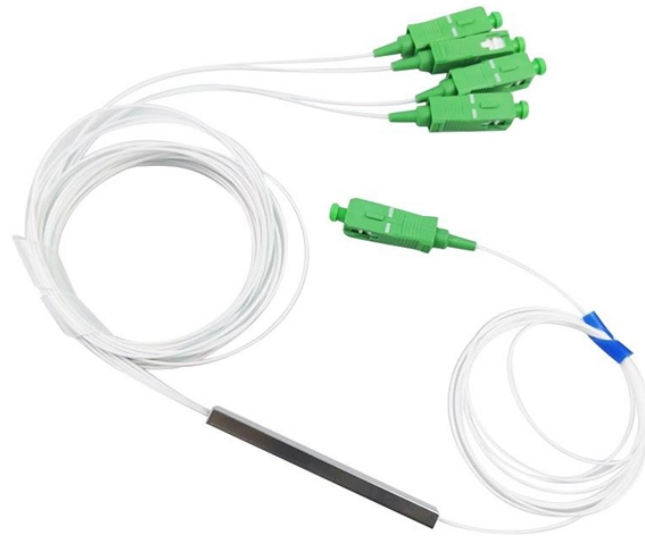

Standards for Installing Optical Cable Lines

Standards for Installing Optical Cable Lines

For copyright permission to reproduce portions of this document, please contact NECA Standards & Safety at (301) 215-4549, or send a fax to (301) 215-4500. OR National Electrical Contractors ...