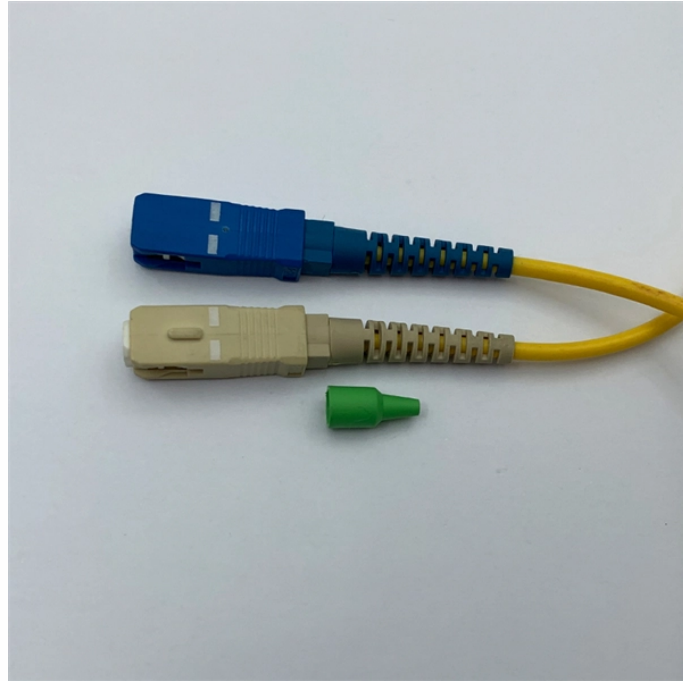

Standard price of optical fiber splicing equipment

Standard price of optical fiber splicing equipment

Shop fiber fusion splicers designed for FTTH and telecom applications. Get reliable equipment with fast splicing times and comprehensive accessories included.

Sumitomo | sku: TYPE-Q102-CAp-KIT-8R Sumitomo TYPE-Q102-CAp-KIT-8R Core Alignment Fusion Splicer Kit Jonard | sku: JONSPRI-1 Jonard SPARC Fusion Splicer, Ribbon Fiber - SPRI-1 \$9,995.95 ...

There are two primary methods for joining fiber optic cables, each with a distinct price profile and performance outcome. Fusion Splicing: This method uses an electric arc to melt two fiber ...

Fusion splicer is a precision instrument used to join two optical fibers end-to-end using heat, typically achieving very low splice loss.

The cost of splicing fiber optic cables can vary significantly based on several factors, including the type of splice, the equipment used, the location of the job, and the expertise required.