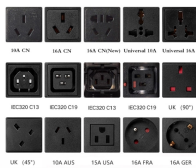

## Standard Price for Electrical Distribution Boxes in Single-Story Houses

When planning a new electrical box installation or replacement, most buyers see price ranges influenced by panel type, amperage, and local labor costs. The cost keyword appears in this ...