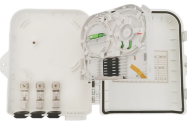

Safety certifications also introduce a price premium, particularly for boxes designed for fire resistance. A standard non-metallic box may cost a few dollars, but a fire-rated box intended for ...

Whatever you're looking for - from 200 amp Square D panels and Leviton's line of smart breaker boxes to quick installation options from Siemens, Eaton commercial-grade value packs, plus GE breakers ...