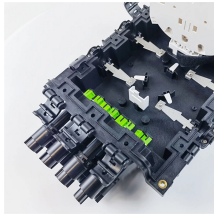

New designs, exclusive offers & embosser inspiration. Personalized brass book embossers handcrafted to order. 4.8★ from 10,000+ readers, free tracked shipping, 90-day guarantee.

In designing supports for a cable tray system, consideration should be given to the loads associated with future cable additions and any additional loading that may be applied to the cable tray system (e.g., ...

It includes 20 items with names like cable troughs, main troughs, translation cable racks, and associated pins, bolts, valves and other hardware. Drawings show the layout and dimensions of the various ...

Contact Us

For more information, pricing, or custom network solutions, please contact us:

Website: <https://hashherbcafe.co.za>

Email: hello@hashherbcafe.co.za

Phone: +27 63 814 7295

Address: 15 Galaxy Road, Linbro Business Park, Johannesburg, 2065, South Africa

This document is for informational purposes only. Specifications subject to change without notice.