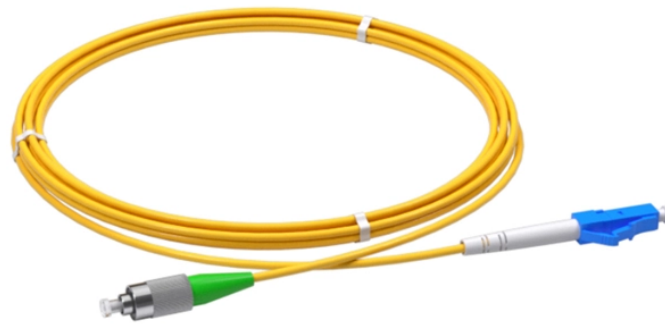

Stainless Steel Ladder Cable Tray Processing in Nepal

Stainless Steel Ladder Cable Tray Processing in Nepal

PRK Steel Products Pvt. Ltd. is a trusted manufacturer and supplier of high-quality Ladder Cable Tray in Nepal, India. We offer durable, customised, and cost-effective storage solutions across all industries.

Being one of the trusted Cable Tray Suppliers in Nepal, We can be made from different materials, such as metal, plastic, or fiberglass. Cable trays are typically installed above ceilings or below floors, and ...

Ladder-type cable trays are commonly used for lightweight cable support in addition to instrumentation and tubing. Showcasing the creative brilliance of our craftsmen, we have emerged as one of the ...