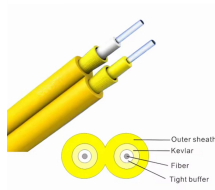

Stainless Steel High Voltage Cable Tray Models

Stainless Steel High Voltage Cable Tray Models

Choose from our selection of cable trays, including over 850 products in a wide range of styles and sizes. Same and Next Day Delivery.

Find your stainless steel cable tray easily amongst the 24 products from the leading brands (By CARPEL, OBO Bettermann, INTERFLEX, ...) on DirectIndustry, the industry specialist for your ...

We would like to show you a description here but the site won't allow us.

Durable Cope Trof cable trays in 304/316 stainless steel for secure, efficient routing.

Supplier of wire mesh cable trays and wire basket trays in stainless steel for production facilities and the whole industry.

Ladder Trays Ladder 3D Drawings Explore our full collection of Metallic Ladder 3D Drawings, including horizontal fittings, vertical fittings and metallic tray.

With NEC compliance, a user-friendly design, and a cost-effective solution for structured cabling, these stainless steel cable trays provide an efficient and professional way to manage your wiring needs.