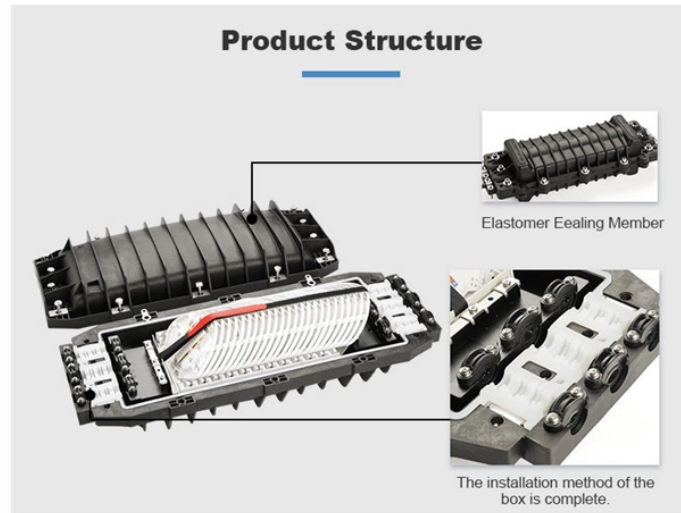

Sri Lanka Wholesale Linear Drive Pluggable Optical 25G

Sri Lanka Wholesale Linear Drive Pluggable Optical 25G

Ideal for 25G Ethernet switches, routers and data center interconnects, this hot-pluggable transceiver ensures low latency and high reliability while maintaining ...

FS 25G SFP28 optical transceiver solutions offer a wide variety of high-density and low-power connectivity options for 25 Gigabit Ethernet, telecom, and data center.

The GIGALIGHT 25G SFP28 pluggable optical transceiver modules support 25G Ethernet, InfiniBand EDR and CPRI Option 8/10 data rates. This portfolio includes SR 100m, eSR/CSR 300m, LR 10km, ...

Engineered for low power consumption, high port density, and enhanced data throughput, the SFP28 optical transceiver delivers an efficient and cost-effective path to 25G network upgrades.

Ideal for 25G Ethernet switches, routers and data center interconnects, this hot-pluggable transceiver ensures low latency and high reliability while maintaining backward compatibility with existing SFP+ ...

Highly compact, optical networking solution for data center interconnect (DCI) to enable power-efficient, high-bandwidth, low-latency and highly secure data transmission.

Discover Hikvision HK-1.25G-20-1310 Optical Module in Colombo ...