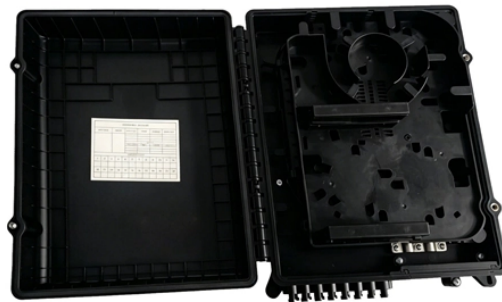

Sri Lanka Data Center Cold Aisle 4U

Sri Lanka Data Center Cold Aisle 4U

Designed for tight spaces, it features a locking door, optimized airflow, and ample storage with 7 HDD drive bays. Constructed from durable cold-rolled steel, this cabinet ensures your equipment remains ...

Available in multiple sizes (3U to 22U) and depths (450mm/600mm), these Sri Lankan-made racks offer custom options, making them ideal for local data centers and IT setups.

Containment panels or strips create a partition to isolate either the server supply air (cold aisle) or the exhaust air (hot aisle). Preventing the supply and exhaust air from mixing significantly increases the ...

TRAX hot aisle / cold aisle containment curtains are available in flexible strip and softwall panel formats that can be customized to meet your specific requirements.

Find any certified, power consumption, cooling redundancy, services and features for data centers in Sri Lanka.