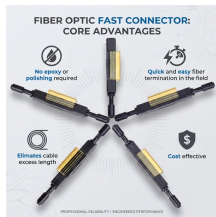

4U rack servers with single-socket AMD or Intel CPUs, supporting up to 60 hot-swap HDDs, 16 DIMMs, and 2.5"/3.5" drives for scalable, reliable enterprise data center workloads.