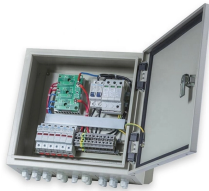

Square connector fiber optic connector

Square connector fiber optic connector

Fiber Optic Cable Connectors are used to connect two runs of fiber optic cable. The most popular versions include, push-on Square Connectors (SC), snap-in Lucent Connectors (LC), and twist-on ...

SC connectors were developed by the Japanese telecoms company, NTT, and though the original name may have been "Subscriber Connector," they're also known as Standard ...

An SC connector is a type of fiber optic connector that is widely used in telecommunications and data communications networks. SC stands for Subscriber Connector or ...

This multimode fiber ODC-4 socket square connector features a 1.9mm diameter, a screwed locking mechanism, easy installation, and EMI protection, making it perfect for harsh environments in fiber ...

SC Fiber Connector, or square connector, is a push-pull fiber optic connector with a 2.5mm ceramic ferrule that utilizes a locking tab to secure the cable. SC connector was originally ...

Characteristics: This square connector with a 2.5mm ceramic ferrule features a push on/pull off latching design to reduce fiber and end-face damage during connections.

The SC connector is one of the earliest and most enduring types in the fiber optic world. Known for its square shape and push-pull coupling, SC is widely used in FTTH (Fiber to the Home) ...