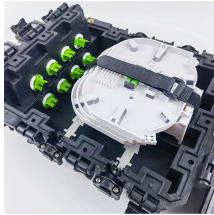

KPX operates the necessary bulk power system to transmit the generated electricity to the load centers. The power system mainly consists of generators, ...

The document provides an introduction to the power system of Korea and discusses plans for a North East Asia Super Grid using HVDC transmission lines.