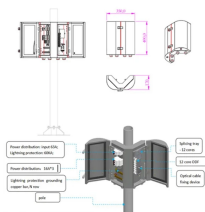

The Cable Management Group (CMG) cable ladder system is renowned across Africa and beyond for high-quality engineering excellence. Perforated cable trays are a sheetmetal system for light, ...

Explore standard sizes by tray type, understand width and depth limits, and see how to calculate and choose compliant cable tray sizes for real projects.

The catalogue provides details on dimensions, material thickness, mass, and finishing for each product. Custom options and additional technical information are available by contacting Strut Africa.

Perfect for streamlined and organized cable management, our welded wire mesh cable trays are ideal for industrial and commercial settings. Contact Wireforce for product details and specifications.

Home About Cabstrut Product Range Downloads Product Catalogues Standard Product Catalogue PDF Standard Product Catalogue eFlip Technical Product Catalogue Product CAD Files Cable Ladder ...

We have solutions for wire basket cable trays for under tables, elevated flooring systems, or set-ups for hanging trays. This is the place to find anything you need for the installation of your basket tray: ...

Manufactured from premium 304 stainless steel, this cable tray offers exceptional strength, resistance to corrosion, and a sleek, modern finish, making it ideal for ...

We supply perforated, ladder, and solid-bottom cable trays that provide reliable support for electrical and communication cables. Ideal for heavy-duty industrial projects requiring strength and ventilation. ...