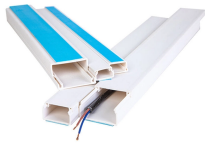

SPECIAL definition: of a distinct or particular kind or character. See examples of special used in a sentence.