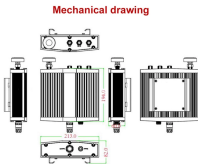

Define special. special synonyms, special pronunciation, special translation, English dictionary definition of special. adj. 1. Surpassing what is common or usual; exceptional: a special occasion; a special ...