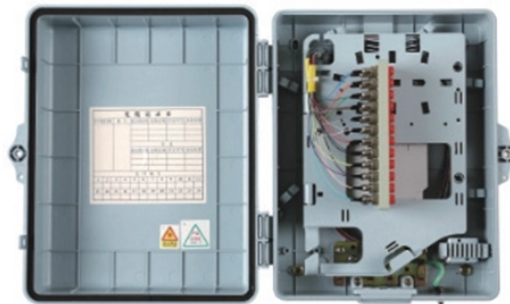

Spanish 5G Network Cabinet Manufacturer

Spanish 5G Network Cabinet Manufacturer

Contract manufacturers in Asturias and Navarre keep lead times under four weeks for custom color, seismic kits and LoRaWAN sensor rails, a differentiator in Spain data center rack ...