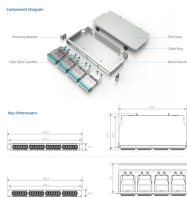

Explosion proof (ATEX or IECEx rated) enclosures, control cabinets and junction boxes manufactured by Ex-tech Solution. Designed and built in France for tough hazardous area operations across the world.