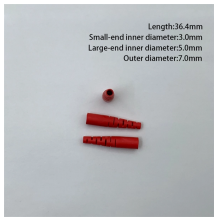

The sturdy CEAG junction boxes made of light metal are used to distribute and conduct electricity in Zone 1 and Zone 2 areas with no risk of explosion. Optionally, mantle terminals with a terminal range ...