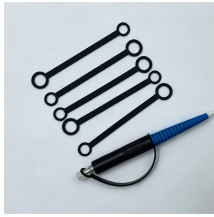

The meaning of SOUTHERN is of, relating to, or characteristic of a region conventionally designated South. How to use southern in a sentence.