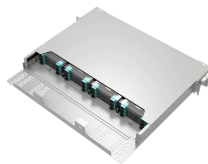

IndoAsian distribution boards ensure organized and secure power distribution for residential, commercial, and industrial needs