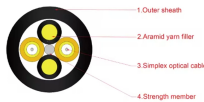

They are UV-resistant, halogen & silicon-free and resistant to corrosion from rain, ice & snow. It is flame retardant & self extinguishing with glow wire test according to IEC 60 695-2-11. The distribution ...