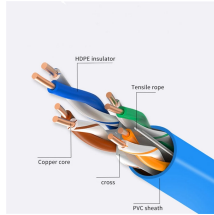

We report the fabrication and characterisation of a multi-core anti-resonant hollow core fibre with low inter-core coupling. The optical losses were 0.03 and 0.08 dB/m at 620 and 1000 nm respectively, ...