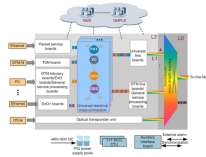

Linkbasic 42U Floor Standing Network Cabinet,
600mm x 1000mm, 4 Fans, 3 Shelves Scoop's
CAB-42U, 42U free standing server cabinet by
Linkbasic is manufactured with high strength st..

DFA is the premier wholesale, open-access fibre-
infrastructure and -connectivity provider in South
Africa. We finance, build, install, manage, and
maintain a world-class fibre network to transmit
metro ...