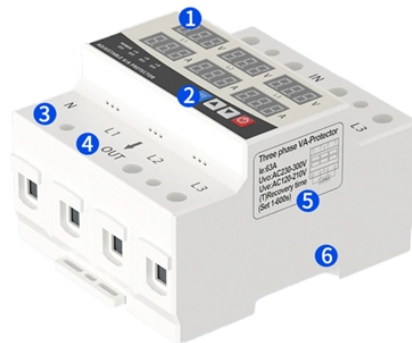

South African busbar cable tray company

GAIN AN IN - DEPTH UNDERSTANDING OF

- ① LED DISPLAY PANEL
- ② PROTECTOR OPERATION BUTTONS
- ③ NEUTRAL WIRE OUTPUT TERMINAL
- ④ LIVE WIRE OUTPUT TERMINAL
- ⑤ WORKING CURRENT AND VOLTAGE INSTRUCTIONS
- ⑥ FLAME - RETARDANT SHELL