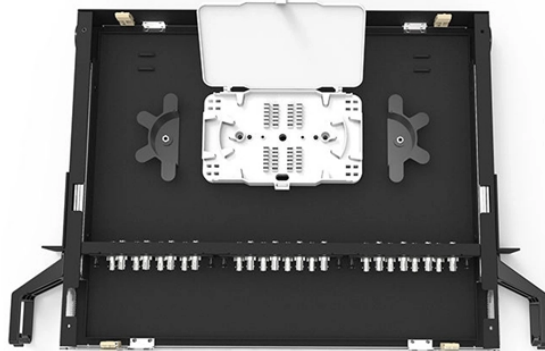

South African Data Center Interconnect Raman Amplifier EML

South African Data Center Interconnect Raman Amplifier EML

In terms of operators, Teraco (Digital Reality) and Africa Data Centers contribute to more than 70% of the existing IT Load capacity in the South Africa Data Center Market.

We demonstrate optical amplification-free EML/DML-based optical links at record baud rates with performance below the 6.25% overhead HD-FEC threshold, paving the way for low lane count ...

Name Raman Amplifier Module Features · Support C Band (1529~1567nm), Super C Band (1524~1572nm), C+L Band (1529~1611nm), Super L Band (1524~1627nm) · Automatic gain and tilt ...

Raman amplification plays a critical role in high-capacity coherent optical networks, enabling long-distance data center interconnects and the distributed AI "scale-across"...

Developing interconnect solutions that can efficiently transfer data between geographically dispersed data centers while ensuring high-speed connectivity, reliability, and security poses challenges to ...