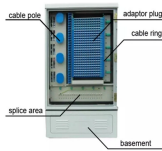

Smart FC Adapter for Emergency Communication

Each two-way communication system for rescue assistance is required to have hands-free devices (call boxes) located on each floor above/below the main exit floor.