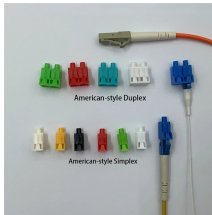

A smart power distribution unit (PDU) is a power supply for IT devices in a server rack that is networked to enable real-time remote power and environment monitoring.