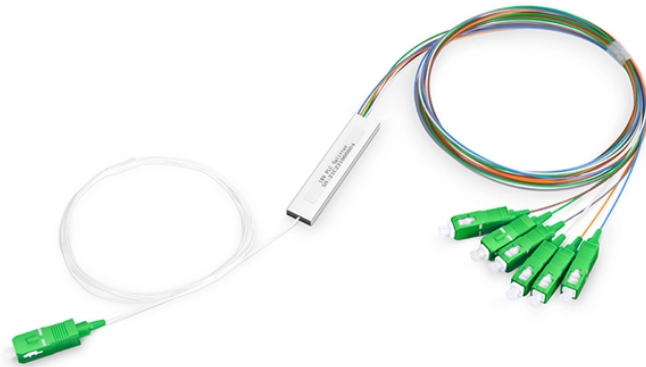

Small holes in cable tray cover plates

Small holes in cable tray cover plates

Easily hide unsightly wall holes. This guide covers selecting the correct plate size, material, and installation method for a flawless finish.

This guide highlights top-rated wall plates and in-wall cable management kits designed for TVs, gaming consoles, and home theater gear. Each option prioritizes easy installation, safety ...

Used to fully enclose 12x4 channel in conjunction with the Spill-Over Junction FRSPJ2X2BL. Cover snaps onto the channel base. Hinged feature allows easy access to add or remove cables.

Discover cable hole covers for walls and cable management kits from Simple Cord, dealworthy, and more. Manage wires and cords with our variety of cord covers and wall protectors, perfect for TVs, ...

It covers openings from 5.5x6.5 inches up to 8x8 inches, concealing holes, cables, or renovations. Constructed from high-impact ABS plastic with UV stabilization, it provides durability and a clean ...

Discover wall hole cover plates in various sizes and styles. Find durable plastic covers, access panels, and protective shields for any wall repair need.

Conductors used in cable tray must be specified in Table 19 of the CEC and, except where permitted under paragraphs [12-2202(2)] and [(3)], covered by a continuous metal sheath or an interlocking ...