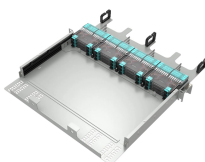

Small holes in cable tray cover plates

Small holes in cable tray cover plates

Easily hide unsightly wall holes. This guide covers selecting the correct plate size, material, and installation method for a flawless finish.

This guide highlights top-rated wall plates and in-wall cable management kits designed for TVs, gaming consoles, and home theater gear. Each option prioritizes easy installation, safety ...

Used to fully enclose 12x4 channel in conjunction with the Spill-Over Junction FRSPJ2X2BL. Cover snaps onto the channel base. Hinged feature allows easy access to add or remove cables.

Discover cable hole covers for walls and cable management kits from Simple Cord, dealworthy, and more. Manage wires and cords with our variety of cord covers and wall protectors, perfect for TVs, ...

It covers openings from 5.5x6.5 inches up to 8x8 inches, concealing holes, cables, or renovations. Constructed from high-impact ABS plastic with UV stabilization, it provides durability and a clean ...