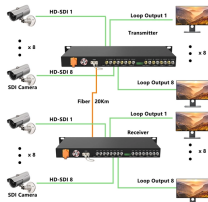

Small distribution box with

Small distribution box with

KLV energy compact distribution boxes now provides even more flexibility. The family is complemented thanks to new 5-row flush-mounted and hollow-wall distribution boards with up to 60 modules plus 10 ...

It's designed to connect to a variety of power sources, including generators, utility power drops, and range or dryer outlets (using appropriate adapters). The inlet feeds two single-pole 20 Amp circuit ...

Portable power distribution boxes are the first in the industry to feature outputs with adjustable current ratings to match specific application loads. These temporary power distribution boxes feature 1, 3 or ...