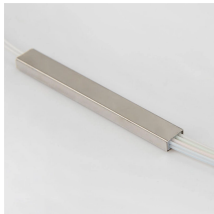

Small cable tray fixing tools

Small cable tray fixing tools

Are tangled cables and wires beneath your desk giving you headaches? Solve your cable woes with these nifty under-desk cable organizer trays.

Explore iTOOLco's cable tray rollers, designed for efficient installation and compatibility with various construction substrates. Enhance your cable management system today.

Choose from our selection of cable trays, including over 850 products in a wide range of styles and sizes. Same and Next Day Delivery.

ShowMeCables stocks a range of cable management, low voltage wire holders including Duct, Spools, D-Rings, Grommets, Lacing Bars and Strips, Neat-Patch, Wall-Mounted, Vertical, Horizontal, Cable ...

2 Pack Cable Management Under Desk Tray, 31.4" No Drill Under Desk Wire Management with Upgraded Clamp, Metal Cord Organizers for Desk with Cable Organizers, PC Cable Management ...

951TR Tray-Type Sheave: Learn the benefits of this durable, efficient cable management tool. Discover its professional-grade features for optimal performance.

Cable Runway Wall Angle Support fastens ladder rack to a wall or other flat surface. This Wall Angle Support, LWASK24BLK item fits 24.00 with a material of Steel color Black.

Get the best cable tray installation tools for efficiency and safety. A complete guide covering cutting, drilling, measuring, and safety gear.