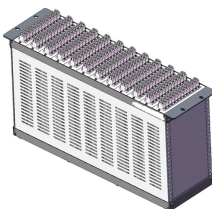

Small cable tray fixing tools

Small cable tray fixing tools

Are tangled cables and wires beneath your desk giving you headaches? Solve your cable woes with these nifty under-desk cable organizer trays.

Explore iTOOLco's cable tray rollers, designed for efficient installation and compatibility with various construction substrates. Enhance your cable management system today.

Choose from our selection of cable trays, including over 850 products in a wide range of styles and sizes. Same and Next Day Delivery.

ShowMeCables stocks a range of cable management, low voltage wire holders including Duct, Spools, D-Rings, Grommets, Lacing Bars and Strips, Neat-Patch, Wall-Mounted, Vertical, Horizontal, Cable ...

2 Pack Cable Management Under Desk Tray, 31.4" No Drill Under Desk Wire Management with Upgraded Clamp, Metal Cord Organizers for Desk with Cable Organizers, PC Cable Management ...

951TR Tray-Type Sheave: Learn the benefits of this durable, efficient cable management tool. Discover its professional-grade features for optimal performance.

Cable Runway Wall Angle Support fastens ladder rack to a wall or other flat surface. This Wall Angle Support, LWASK24BLK item fits 24.00 with a material of Steel color Black.

Get the best cable tray installation tools for efficiency and safety. A complete guide covering cutting, drilling, measuring, and safety gear.