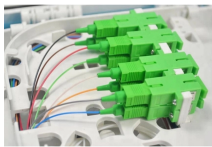

Small cable tray fixing tools

Small cable tray fixing tools

Are tangled cables and wires beneath your desk giving you headaches? Solve your cable woes with these nifty under-desk cable organizer trays.

Explore iTOOLco's cable tray rollers, designed for efficient installation and compatibility with various construction substrates. Enhance your cable management system today.

Choose from our selection of cable trays, including over 850 products in a wide range of styles and sizes. Same and Next Day Delivery.

ShowMeCables stocks a range of cable management, low voltage wire holders including Duct, Spools, D-Rings, Grommets, Lacing Bars and Strips, Neat-Patch, Wall-Mounted, Vertical, Horizontal, Cable ...

2 Pack Cable Management Under Desk Tray, 31.4" No Drill Under Desk Wire Management with Upgraded Clamp, Metal Cord Organizers for Desk with Cable Organizers, PC Cable Management ...

951TR Tray-Type Sheave: Learn the benefits of this durable, efficient cable management tool. Discover its professional-grade features for optimal performance.

Cable Runway Wall Angle Support fastens ladder rack to a wall or other flat surface. This Wall Angle Support, LWASK24BLK item fits 24.00 with a material of Steel color Black.

Get the best cable tray installation tools for efficiency and safety. A complete guide covering cutting, drilling, measuring, and safety gear.