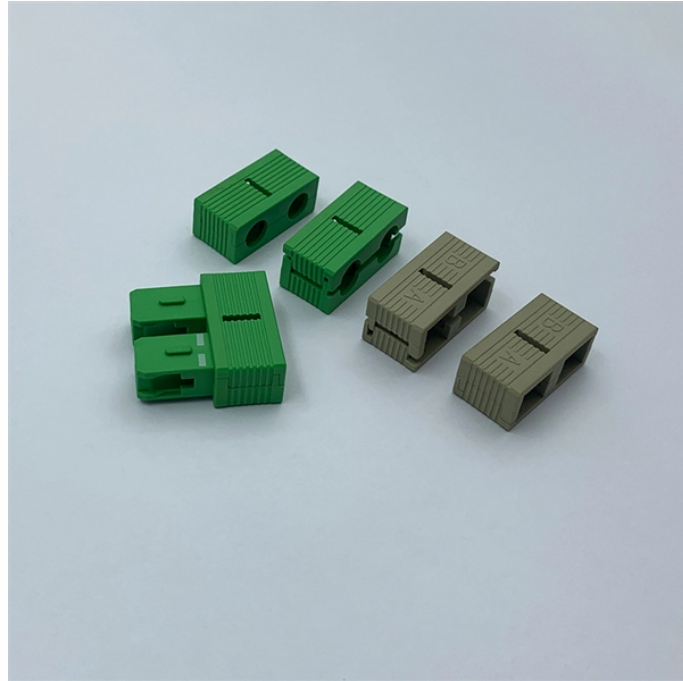

Small Network Cabinet 2U Soundproof

Small Network Cabinet 2U Soundproof

Wall-mount cabinet secures and organizes 2U of 19-inch rack equipment in network wiring closets and other locations with limited floor space. Houses equipment up to 20 inches deep, but extends less ...

This whisper-quiet 2U rackmount system is an ideal performer in noise restricted environments. The usual test that we use for our quiet systems at eRacks is the "Is it on?" test.

The two smaller low profile enclosures (2U and 4U) have a solid steel door to give maximum protection. A glass window with a steel frame is installed on the larger sized server cabinets (14U, 16U and 18U).

The 2U network rack is a popular desktop model designed specifically for confined ...

Removable side panels and front/rear access make installation easy, while top and bottom cable entries — including a dust-tight cable entry system — ensure clean, protected cable routing for high-density ...

Rocstor SolidRack 2U Low-Profile Vertical-Mount Switch-Depth Wall-Mount Rack Enclosure Cabinet is an ideal solution for environments with limited floor space, such as network wiring closets, retail ...