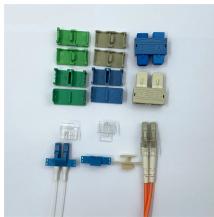

Small 380 distribution box

Small 380 distribution box

The Larson Electronics MPD-480.3P-45KVA-240D120-9X320R6W power distribution substation converts three-phase 380V AC electrical current into three-phase 240D/120V AC. This unit provides ...

Choose from our selection of power distribution boxes in a wide range of styles and sizes. Same and Next Day Delivery.

SP-XL low-voltage power distribution cabinet is suitable for three-phase three-wire, three-phase four-wire, three-phase five-wire system of 400V and below, and is used for power lighting distribution.