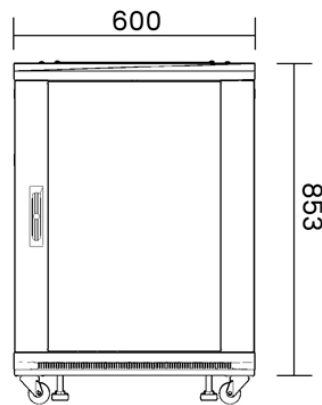

Slovenia After-Sales Service Cabinet 47U

Slovenia After-Sales Service Cabinet 47U

It includes a single perforated front door and perforated double door at the rear provided with swivel handles and EK-333 cylinder lock and is perfectly suited for the installation of (blade) servers, ...

47U rack enclosure with 800 mm width houses, organizes and secures rack equipment in high-density server and IT networking areas. SmartRack® 47U server rack is designed for network wiring closets, ...

The cabinet base incorporates a sliding cable entry panel sealed with rubber. Cabinets of 26U and above are outfitted with two cable entries featuring brush strips at the rear, both above and below the ...

47U FI CABINETS Height: 2308mm 47U 600mm x 1000mm FI Server Cabinet 47U 600mm x 1200mm FI Server Cabinet

↓ Technical Data Sheet ↓ Description Additional information 19" Rack Cabinet SERVIDORES 47U Series, 1000 mm depth, with accessories