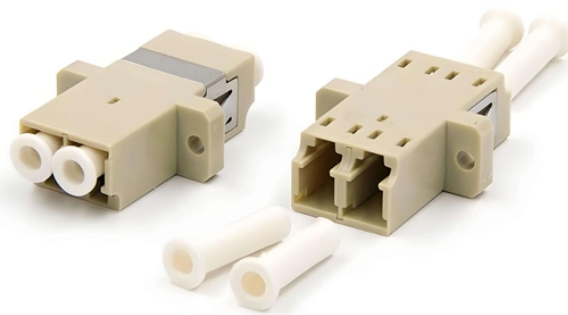

# **Slovakian Stainless Steel Explosion-proof Distribution Box**

## Slovakian Stainless Steel Explosion-proof Distribution Box

These are available in a range of materials including Stainless Steel, GRP & Sheet Steel from IP42 (Indoor) to IP 66 (Outdoor) Applications.

Stainless steel Ex E terminal and junction boxes "Terbox Series", has been developed for installations in hazardous areas 1, 2, 21 and 22 and corrosion areas, for installation of signal and power distribution ...

These explosion proof junction boxes / terminal boxes, plugs, sockets & connectors are for use in explosive atmospheres in compliance with the ATEX 94/9/EC Directive and IEC.

Available with a wide range of built in components. Enclosure: 316 stainless steel. Equipped with a specialised hinge structure which can prevent damage to the flameproof joints when opening and ...