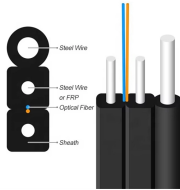

FASTConnect® connectors are compatible with 250 μm and 900 μm optical fibers, as well as 900 μm, 2 mm and 3 mm cordage. All primary fiber types are supported, and each connector is color coded per ...

Webit Cabling

They use a mating adapter to mate the two connectors that fits the securing mechanism of the connectors (bayonet, screw-on or snap-in.) The ferrule design is also useful as it can be used to ...