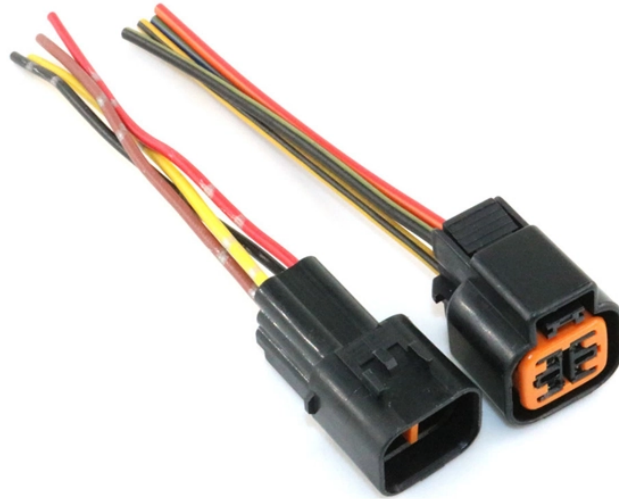

Slovakian Data Center Cold Aisle IP65

Slovakian Data Center Cold Aisle IP65

Data centers with a hot/cold aisle system tend to be more energy ...

Cold aisle containment works in virtually any data center using traditional air cooling, but some facilities see faster returns than others. If you're delivering cold air through a raised floor with perforated tiles, ...

Aisle containment is the practice of enclosing either the cold aisles or the hot aisles between server racks to prevent chilled supply air and warm exhaust air from mixing.

Hot aisle and cold aisle containment are foundational concepts in data center design. When implemented correctly, they improve efficiency, reduce energy consumption, extend ...