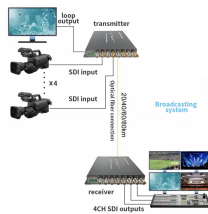

Single-mode optical cable with 4 cores

Single-mode optical cable with 4 cores

The TMT GLOBAL 4 core fttth cable fiber optic Single mode outdoor g657a1/a2 is a robust and efficient solution for modern telecommunication needs. This cable is designed for outdoor use, offering ...

- 04 Core Single-Mode Fiber Optic Drop Cable designed for outdoor FTTH (fiber-to-the-home) installations.
- Flat design allows for easy and convenient installation, even in outdoor environments.

About this item 4 Core Single Mode LC Industrial Armored TPU Fiber Optic Patch Cable: Industrial TPU Jacket features strong tensile strength, high abrasion resistance, water proof, high and low ...

Known for its commitment to quality and innovation, OWIRE offers a comprehensive range of fiber optic products, including high-performance 4 core ...

4-Core Single mode Fiber Optic Cable also called 4-core Optical fiber cable, is a type of communications optic cable which has the same transmission speed as light. They are used to ...

HES 4 Core Single Tube Steel Armored Fiber Optic Cable, SM 9/125 μ Single Mode. Durable and high-performance fiber optic solution.

Description: Includes 4 individual single mode fibers within a single cable. Benefits: Provides a compact yet effective solution for medium-density applications, allowing multiple channels and reliable data ...