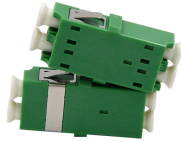

Single-mode optical cable with 4 cores

Single-mode optical cable with 4 cores

The TMT GLOBAL 4 core fttth cable fiber optic Single mode outdoor g657a1/a2 is a robust and efficient solution for modern telecommunication needs. This cable is designed for outdoor use, offering ...

- 04 Core Single-Mode Fiber Optic Drop Cable designed for outdoor FTTH (fiber-to-the-home) installations.
- Flat design allows for easy and convenient installation, even in outdoor environments.

About this item 4 Core Single Mode LC Industrial Armored TPU Fiber Optic Patch Cable: Industrial TPU Jacket features strong tensile strength, high abrasion resistance, water proof, high and low ...

Known for its commitment to quality and innovation, OWIRE offers a comprehensive range of fiber optic products, including high-performance 4 core ...

4-Core Single mode Fiber Optic Cable also called 4-core Optical fiber cable, is a type of communications optic cable which has the same transmission speed as light. They are used to ...

HES 4 Core Single Tube Steel Armored Fiber Optic Cable, SM 9/125 μ Single Mode. Durable and high-performance fiber optic solution.

Description: Includes 4 individual single mode fibers within a single cable. Benefits: Provides a compact yet effective solution for medium-density applications, allowing multiple channels and reliable data ...